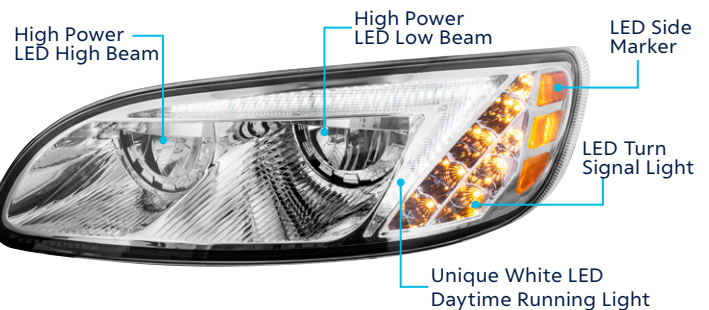

4 LED Dual Function Mini Watermelon Light (Clearance/Marker)

Universal Fit

- Features 4 super bright dual function LEDs with beautiful polished stainless steel bezel
- Quality polycarbonate lens with watermelon style lens design, epoxy sealed to prevent moisture intrusion
- Requires 3/4" diameter hole for installation
- Mounts with included rubber grommet
- 12V DC, 3 wire hookup
- Wiring color code: white=ground, black=low function, red=high function

LED Headlight W/ Sequential LED Turn Signal

Peterbilt 579 (2012-2021) & 587 (2010-2016)

- Full LED headlight with powerful CREE type LED for low beam and high beam
- Features 9 super bright amber LEDs as turn signal with sequential function
- Unique light bar design with 26 white LEDs
- High quality polycarbonate front lens with durable ABS rear housing
- Easy plug-in design, plugs into existing headlight wiring harness
- Straight forward install with OE spec mounting tabs
- DOT/SAE, FMVSS 108
- Note: Please do not discard unused factory headlight wiring harness

LED Headlight

Peterbilt 386 (2005-2015) & 387 (1999-2010)

- All LED design features 20W CREE type LED low beam and high beam
- Quality polycarbonate lens with durable ABS rear housing
- Unique daytime running light bar design w/ 50 white LEDs
- Bright turn signal light with 8 amber LEDs
- Also fits 2007-2018 Peterbilt 382, & 2007-2014 Peterbilt 384
- Easy connection, plugs into factory wiring harness
- DOT/SAE, FMVSS 108

LED Projector Headlight With Rear Facing Turn Signal

International Durastar (2002-2018)

- Full LED headlight w/ projector style high beam & low beam design
- Bright daytime running light with 48 white LEDs
- Forward facing 12 amber LED turn signal light
- Rear facing 6 LED turn signal & parking light with extra long wire harness
- Quality polycarbonate lens
- Also fits 2019-2022 International MV
- Easy installation, simply plugs into existing factory wiring harness
- DOT/SAE, FMVSS 108