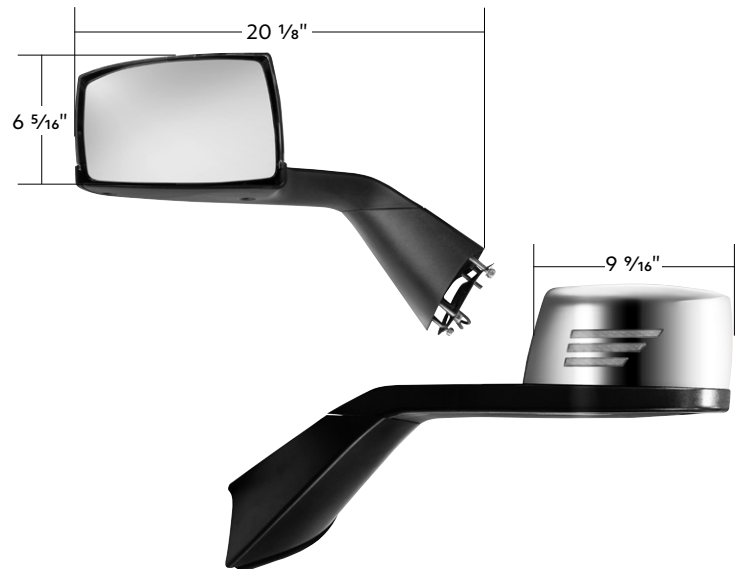

- Quality polycarbonate lens with durable aluminum housing
- Features 4 bright red 2.5W SMD type LEDs, 12-72V DC compatible (0.5A draw at 12V)
- Projects single solid red line, 100 lumens rated output
- Stainless steel mounting bracket and hardware included
- Universal application, can be used on forklifts as a safety proximity indicator
- Easy wiring with 2 hardwired leads
- IP67 water resistant

42236 Driver	1 Pc. / Cbox
42237 Passenger	1 Pc. / Cbox

Chrome Hood Mirror Assembly With Sequential LED Turn Signal

Volvo VNL (2018-2023)

- Quality injection molded plastic for durability
- Features 24 bright amber CREE type LEDs under clear lens
- Dual function position and turn signal light embedded in mirror cover
- Sequential turn signals perform a full sweep from inside to outside
- Convex mirror with wide angle optics
- Designed for OE fit
- Features heated lens with OEM style plug
- Base plate and 4 nylon locknuts are included for installation
- Wiring color code: Black=Ground, Red=Position light, Yellow=Turn signal
- DOT/SAE, FMVSS 108. IP67 water resistant

42242 Driver	1 Pc. / Cbox
42243 Passenger	1 Pc. / Cbox

7" X 16" West Coast Style Mirror With Convex Lower Mirror & Stainless Housing - Non Heated

West Coast Style

- 430 grade stainless steel housing
- Large mirror surface helps improve visibility & reduces accidents
- 5/16" Mounting studs with fasteners included
- Quality convex lower mirror glass for wide angle vision