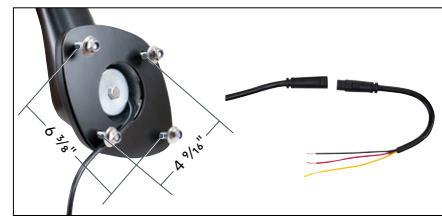

- Quality polycarbonate lens with durable aluminum housing
- Features 4 bright red 2.5W SMD type LEDs, 12-72V DC compatible (0.5A draw at 12V)
- Projects single solid red line, 100 lumens rated output
- Stainless steel mounting bracket and hardware included
- Universal application, can be used on forklifts as a safety proximity indicator
- Easy wiring with 2 hardwired leads
- IP67 water resistant

IP67 WATER RESISTANT

30134 Single Line Beam

1 Pc. / Wbox

Chrome Hood Mirror Assembly With Sequential LED Turn Signal

Freightliner Cascadia (2008-2017)

- Quality injection molded plastic for durability
- Beautiful chrome plated finish w/ triple chrome plating process
- Features 33 bright amber CREE type LEDs under clear lens
- Dual function position and turn signal light embedded in mirror cover
- Sequential turn signals perform a full sweep from inside to outside
- Convex mirror with wide angle optics
- Designed for OE fit
- Includes 4 nylon locknuts for installation
- Wiring color code: Black=Ground, Red=Position light, Yellow=Turn signal
- DOT/SAE, FMVSS 108, IP67 water resistant

42236 Driver	1 Pc. / Cbox
42237 Passenger	1 Pc. / Cbox

Chrome Hood Mirror Assembly With Sequential LED Turn Signal

Volvo VNL (2018-2023)

- Quality injection molded plastic for durability
- Features 24 bright amber CREE type LEDs under clear lens
- Dual function position and turn signal light embedded in mirror cover
- Sequential turn signals perform a full sweep from inside to outside
- Convex mirror with wide angle optics
- Designed for OE fit
- Features heated lens with OEM style plug
- Base plate and 4 nylon locknuts are included for installation
- Wiring color code: Black=Ground, Red=Position light, Yellow=Turn signal
- DOT/SAE, FMVSS 108. IP67 water resistant