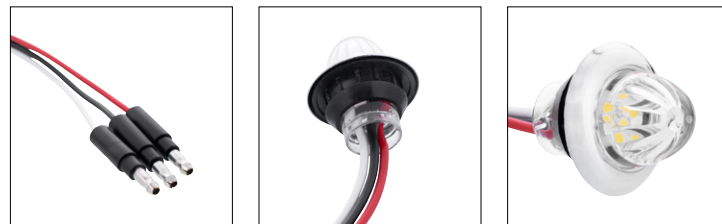

4 LED Dual Function Mini Watermelon Light (Clearance/Marker)

Universal Fit

- Features 4 super bright dual function LEDs with beautiful polished stainless steel bezel
- Quality polycarbonate lens with watermelon style lens design, epoxy sealed to prevent moisture intrusion
- Requires 3/4" diameter hole for installation
- Mounts with included rubber grommet
- 12V DC, 3 wire hookup
- Wiring color code: white=ground, black=low function, red=high function

LED Headlight W/ Sequential LED Turn Signal

Peterbilt 579 (2012-2021) & 587 (2010-2016)

- Full LED headlight with powerful CREE type LED for low beam and high beam
- Features 9 super bright amber LEDs as turn signal with sequential function
- Unique light bar design with 26 white LEDs
- High quality polycarbonate front lens with durable ABS rear housing
- Easy plug-in design, plugs into existing headlight wiring harness
- Straight forward install with OE spec mounting tabs
- DOT/SAE, FMVSS 108
- Note: Please do not discard unused factory headlight wiring harness

LED Headlight

Peterbilt 386 (2005-2015) & 387 (1999-2010)

- All LED design features 20W CREE type LED low beam and high beam
- Quality polycarbonate lens with durable ABS rear housing
- Unique daytime running light bar design w/ 50 white LEDs
- Bright turn signal light with 8 amber LEDs
- Also fits 2007-2018 Peterbilt 382, & 2007-2014 Peterbilt 384
- Easy connection, plugs into factory wiring harness
- DOT/SAE, FMVSS 108

LED Projector Headlight With Rear Facing Turn Signal

International Durastar (2002-2018)

- Full LED headlight w/ projector style high beam & low beam design
- Bright daytime running light with 48 white LEDs
- Forward facing 12 amber LED turn signal light
- Rear facing 6 LED turn signal & parking light with extra long wire harness
- Quality polycarbonate lens
- Also fits 2019-2022 International MV
- Easy installation, simply plugs into existing factory wiring harness
- DOT/SAE, FMVSS 108