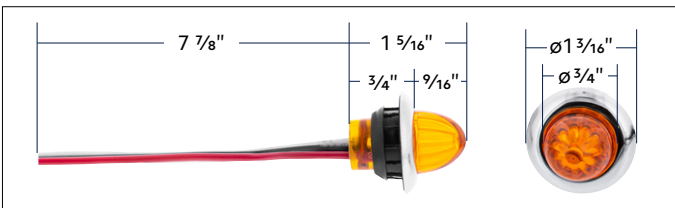

34847	Amber LED	Amber Lens	1 Pc. / Card
34848	Red LED	Red Lens	1 Pc. / Card
34849	Amber LED	Clear Lens	1 Pc. / Card
34850	Red LED	Clear Lens	1 Pc. / Card
34851	Blue LED	Clear Lens	1 Pc. / Card
34852	White LED	Clear Lens	1 Pc. / Card