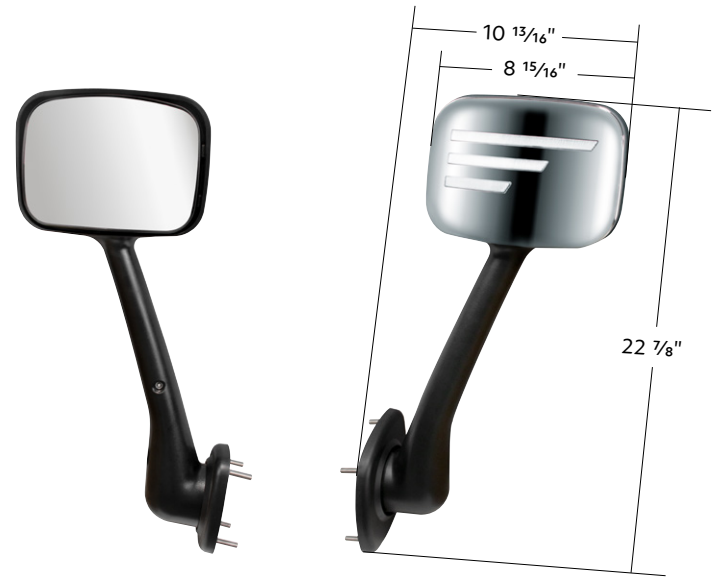

- Quality polycarbonate lens with durable aluminum housing
- Features 4 bright red 2.5W SMD type LEDs, 12-72V DC compatible (0.5A draw at 12V)
- Projects single solid red line, 100 lumens rated output
- Stainless steel mounting bracket and hardware included
- Universal application, can be used on forklifts as a safety proximity indicator
- Easy wiring with 2 hardwired leads
- IP67 water resistant

IP67 WATER RESISTANT

30134 Single Line Beam

1 Pc. / Wbox

Chrome Hood Mirror Assembly With Sequential LED Turn Signal

Freightliner Cascadia (2008-2017)

- Quality injection molded plastic for durability
- Beautiful chrome plated finish w/ triple chrome plating process
- Features 33 bright amber CREE type LEDs under clear lens
- Dual function position and turn signal light embedded in mirror cover
- Sequential turn signals perform a full sweep from inside to outside
- Convex mirror with wide angle optics
- Designed for OE fit
- Includes 4 nylon locknuts for installation
- Wiring color code: Black=Ground, Red=Position light, Yellow=Turn signal
- DOT/SAE, FMVSS 108, IP67 water resistant

42236 Driver	1 Pc. / Cbox
42237 Passenger	1 Pc. / Cbox

Chrome Hood Mirror Assembly With Sequential LED Turn Signal

Volvo VNL (2018-2023)

- Quality injection molded plastic for durability
- Features 24 bright amber CREE type LEDs under clear lens
- Dual function position and turn signal light embedded in mirror cover
- Sequential turn signals perform a full sweep from inside to outside
- Convex mirror with wide angle optics
- Designed for OE fit
- Features heated lens with OEM style plug
- Base plate and 4 nylon locknuts are included for installation
- Wiring color code: Black=Ground, Red=Position light, Yellow=Turn signal
- DOT/SAE, FMVSS 108. IP67 water resistant