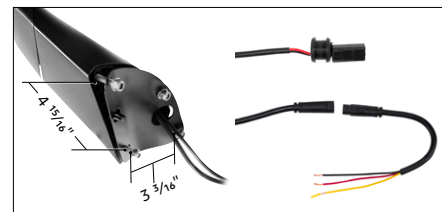

Chrome Hood Mirror Assembly With Sequential LED Turn Signal

Freightliner Cascadia (2008-2017)

- Quality injection molded plastic for durability
- Beautiful chrome plated finish w/ triple chrome plating process
- Features 33 bright amber CREE type LEDs under clear lens
- Dual function position and turn signal light embedded in mirror cover
- Sequential turn signals perform a full sweep from inside to outside
- Convex mirror with wide angle optics
- Designed for OE fit
- Includes 4 nylon locknuts for installation
- Wiring color code: Black=Ground, Red=Position light, Yellow=Turn signal
- DOT/SAE, FMVSS 108, IP67 water resistant

42236 Driver	1 Pc. / Cbox
42237 Passenger	1 Pc. / Cbox

Chrome Hood Mirror Assembly With Sequential LED Turn Signal

Volvo VNL (2018-2023)

- Quality injection molded plastic for durability
- Features 24 bright amber CREE type LEDs under clear lens
- Dual function position and turn signal light embedded in mirror cover
- Sequential turn signals perform a full sweep from inside to outside
- Convex mirror with wide angle optics
- Designed for OE fit
- Features heated lens with OEM style plug
- Base plate and 4 nylon locknuts are included for installation
- Wiring color code: Black=Ground, Red=Position light, Yellow=Turn signal
- DOT/SAE, FMVSS 108. IP67 water resistant

42242 Driver	1 Pc. / Cbox
42243 Passenger	1 Pc. / Cbox